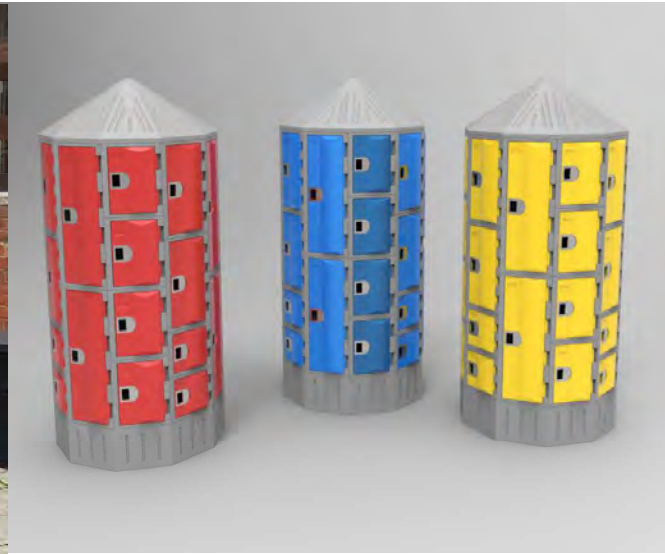

SKIRMETT
WASHROOMS

ULTIMATE HD Plastic Lockers

As our plastic lockers cannot rust they can be used outdoors in school playgrounds, on oilrigs and ships or in areas with wash down facilities such as abattoirs. The ability to be washed down also makes them popular in hospitals.

The lockers have an attractive appearance and are a very popular choice for swimming pool changing areas or by the poolside, a round version is available for use on beaches.

A fully fire retardant version is also available.

The plastic in these lockers is food grade.

Our unique size of 380mm wide x 500mm deep means that the lockers are big enough for cycle helmets and other items likely to be stored in outdoor lockers.

Available with
1 – 8 doors